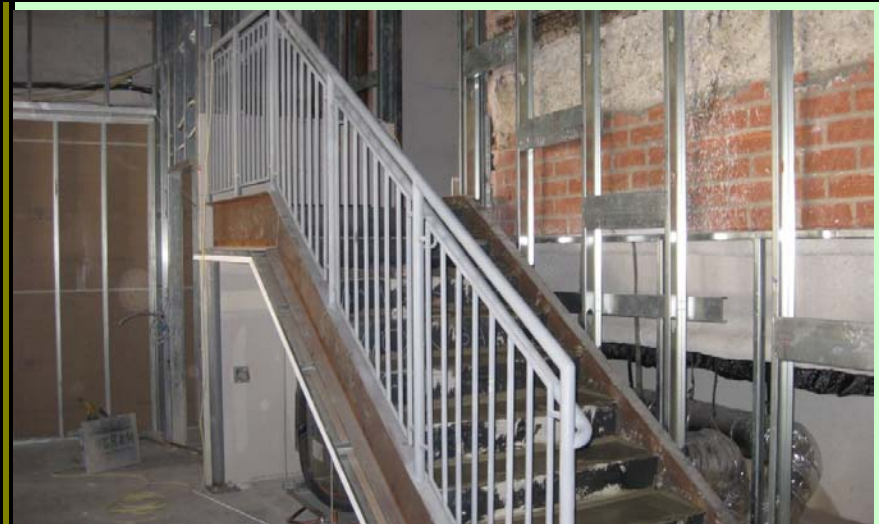

UNIVERSITY SYNAGOGUE - WEEK AT A GLANCE - 5/22/2009

Exterior: Jerusalem stone install underway at tower!

Interior: Library stair progress

Interior: Library @ 3rd floor - window frame installed

Exterior: General progress with Tyvek wrap